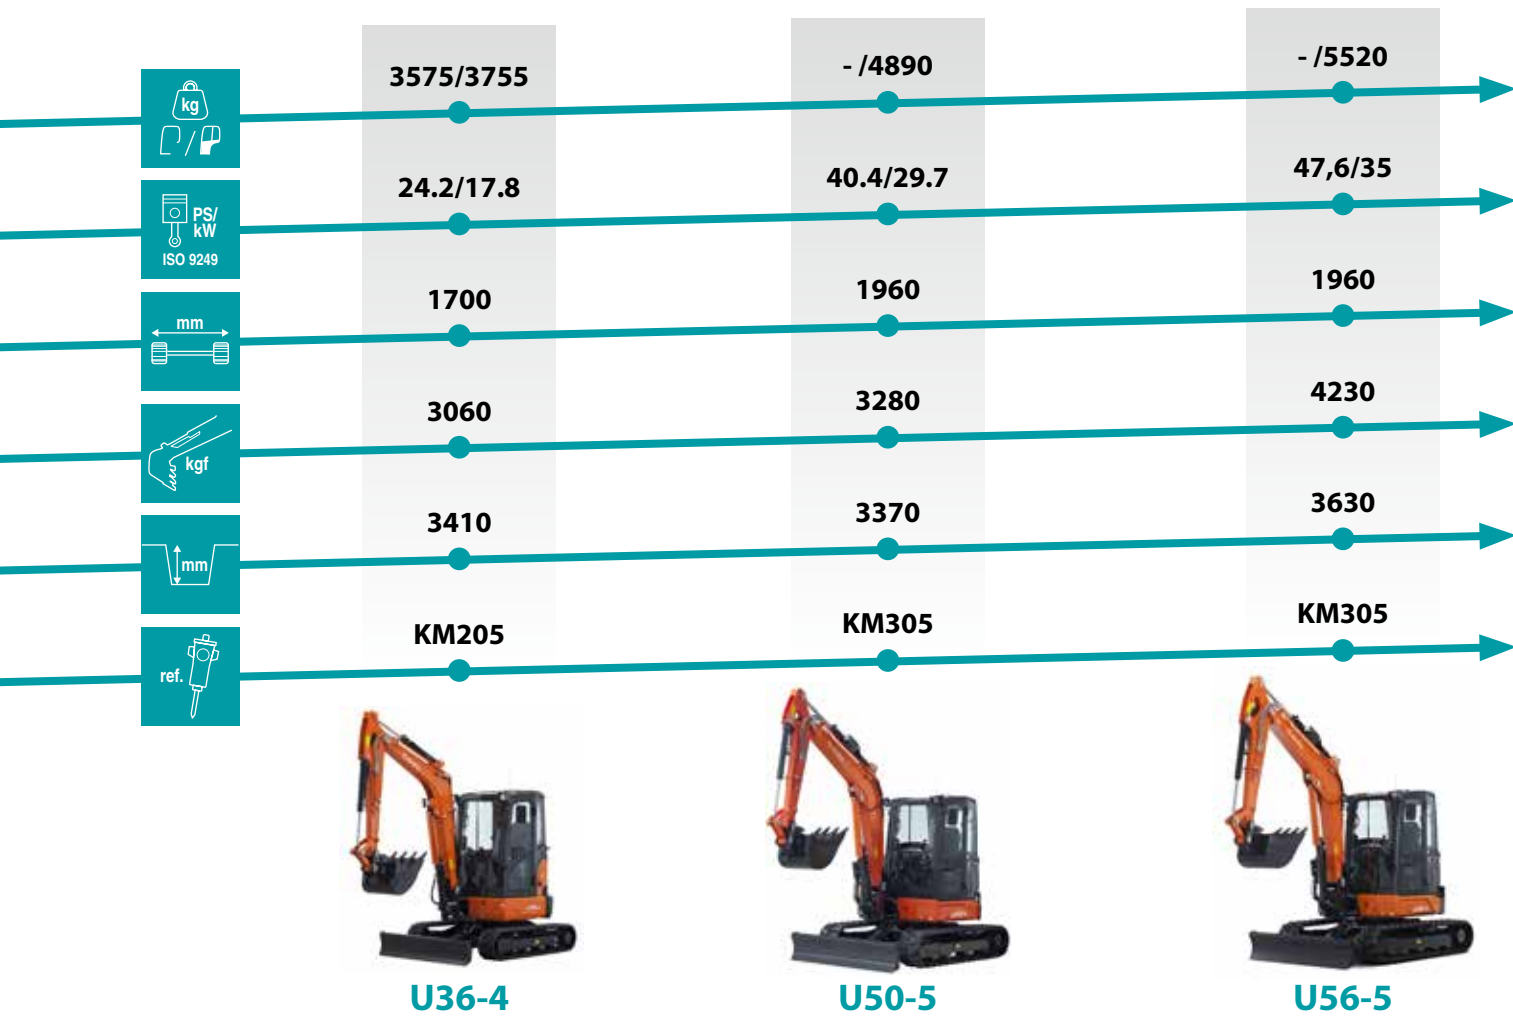

U

KX

	1575/ -	S: 1985/2105 V: 2105/2305	2490/2590
 kg			
 PS/ kW ISO 9249	15.4/11.3	18.4/13.5	21.2/15.6
 mm	990/1240	S: 1400 V: 1300/1500	1500
 kgf	1550	1880	2140
 mm	2310/2460	S: 2320 V: 2540	2820
 ref.	KM105	S: KM105 V: KM155	KM155
			
	U17-3α	U20-3α S/V	U27-4

	2520/2590	2720/2790	3480/3650
 kg			
 PS/ kW ISO 9249	23.8/17.5	24/17.7	24.2/17.8
 mm	1400	1500	1550
 kgf	2250	2590	3060
 mm	2490/2740	2670/2870	3410
 ref.	KM155	KM155	KM205
			
	KX027-4	KX030-4	KX037-4

Kubota

R

R070

R090

KM55

KM105

KM155

KM205

26/19

920

890

1100

550

580

750

2170