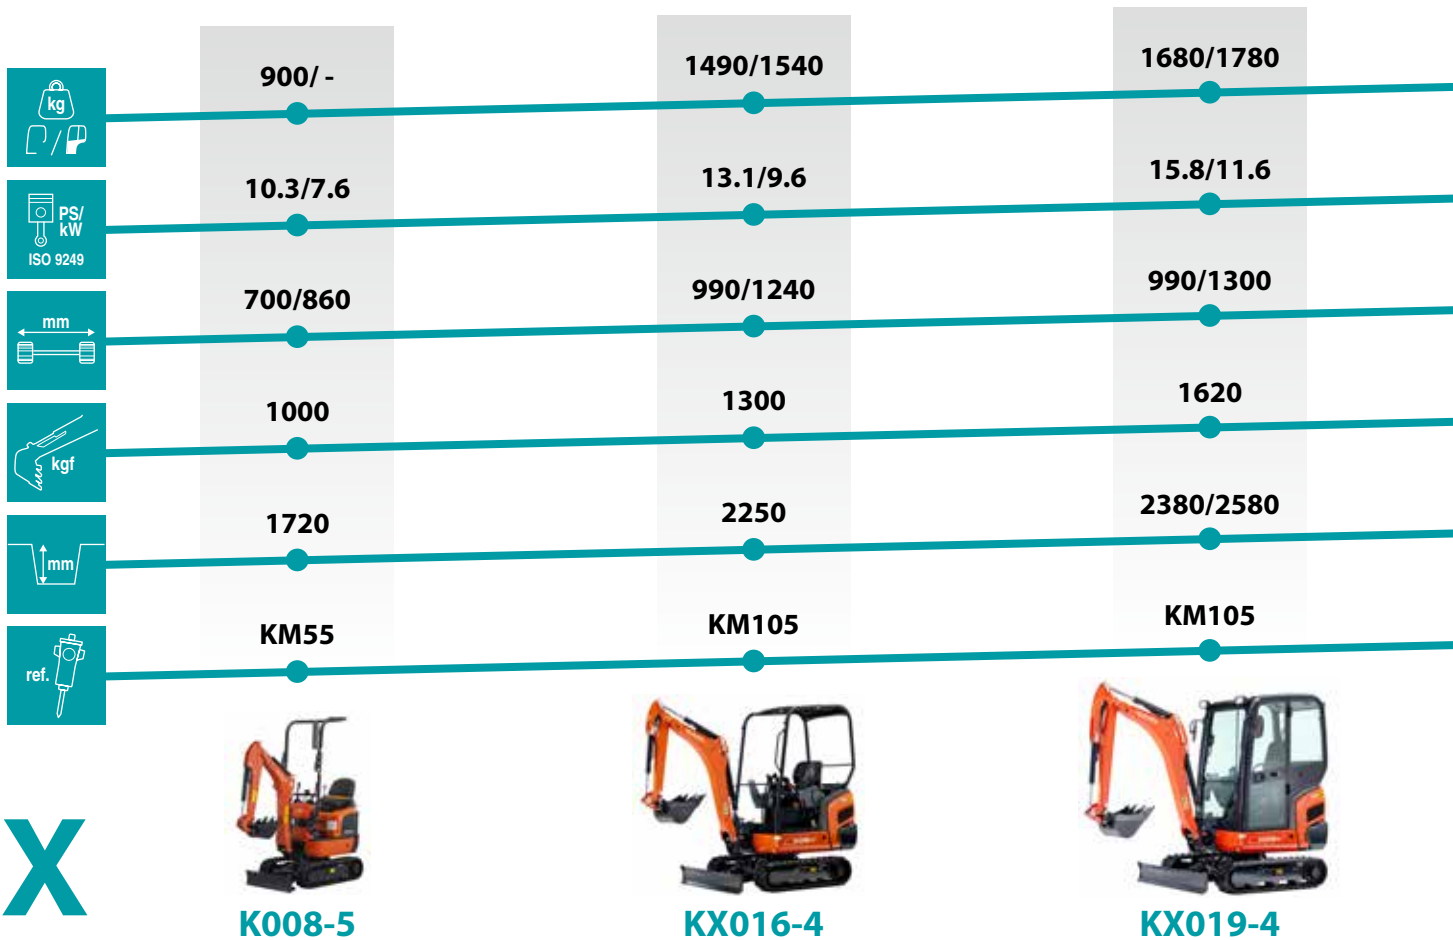

U

KX

	1575/ -	S: 1985/2105 V: 2105/2305	2490/2590
 kg			
 PS/ kW ISO 9249	15.4/11.3	18.4/13.5	21.2/15.6
 mm	990/1240	S: 1400 V: 1300/1500	1500
 kgf	1550	1880	2140
 mm	2310/2460	S: 2320 V: 2540	2820
 ref.	KM105	S: KM105 V: KM155	KM155
			
	U17-3α	U20-3α S/V	U27-4

	2520/2590	2720/2790	3480/3650
 kg			
 PS/ kW ISO 9249	23.8/17.5	24/17.7	24.2/17.8
 mm	1400	1500	1550
 kgf	2250	2590	3060
 mm	2490/2740	2670/2870	3410
 ref.	KM155	KM155	KM205
			
	KX027-4	KX030-4	KX037-4

KM305

KM455

KM

1100/-

1480/1685

1525/1730

20/15

26/19

26/19

920

890

1100

550

580

750

2170