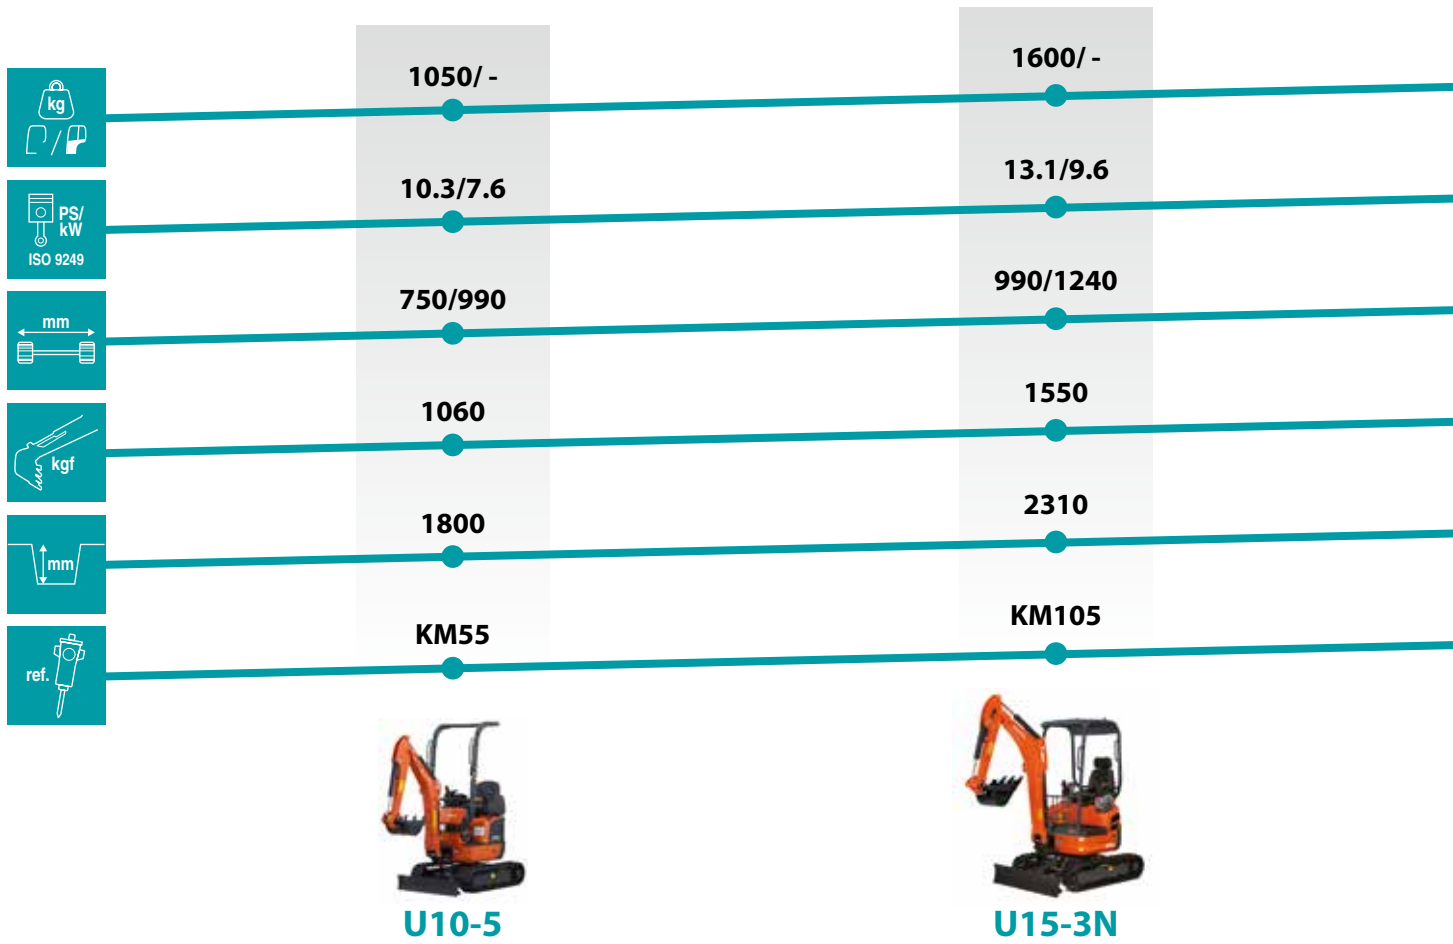

U

KX

	1575/ -	S: 1985/2105 V: 2105/2305	2490/2590
 kg			
 PS/ kW ISO 9249	15.4/11.3	18.4/13.5	21.2/15.6
 mm	990/1240	S: 1400 V: 1300/1500	1500
 kgf	1550	1880	2140
 mm	2310/2460	S: 2320 V: 2540	2820
 ref.	KM105	S: KM105 V: KM155	KM155
			
	U17-3α	U20-3α S/V	U27-4

	2520/2590	2720/2790	3480/3650
 kg			
 PS/ kW ISO 9249	23.8/17.5	24/17.7	24.2/17.8
 mm	1400	1500	1550
 kgf	2250	2590	3060
 mm	2490/2740	2670/2870	3410
 ref.	KM155	KM155	KM205
			
	KX027-4	KX030-4	KX037-4